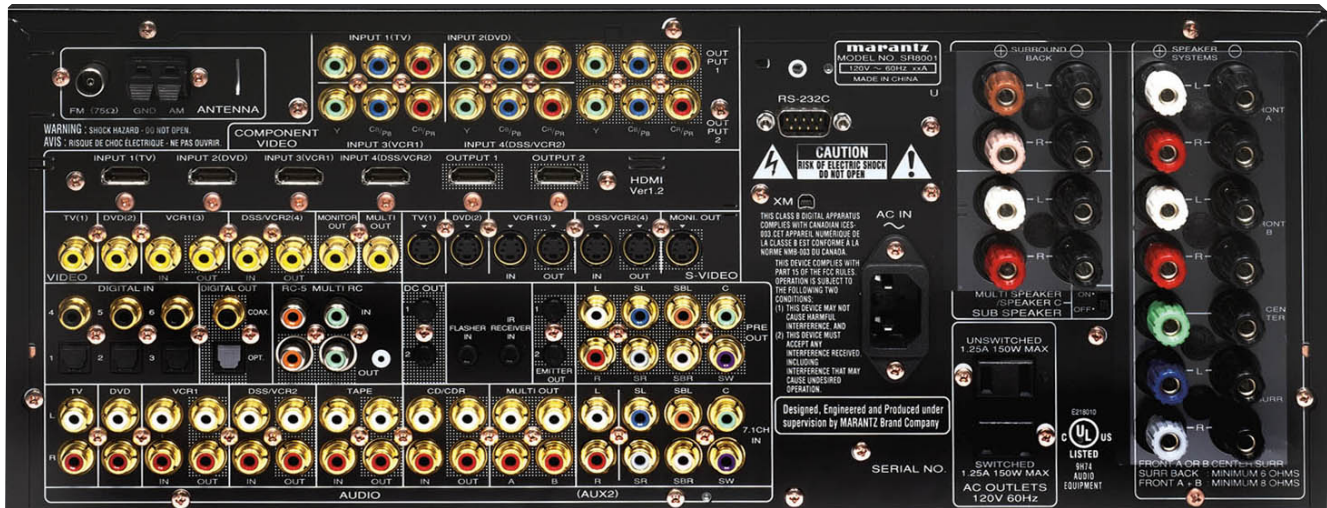

*All specifications, dimensions and weights are subject to change without notice.

D&M Holdings, Marantz, Marantz America, Inc. or any of its subsidiaries will not assume any liability for errors in this spec sheet which may result in consequential errors being made by retail dealers, designers, custom installers, cabinet makers or end users, etc based upon information contained within this document.

©2006 Marantz America, Inc. • www.marantz.com